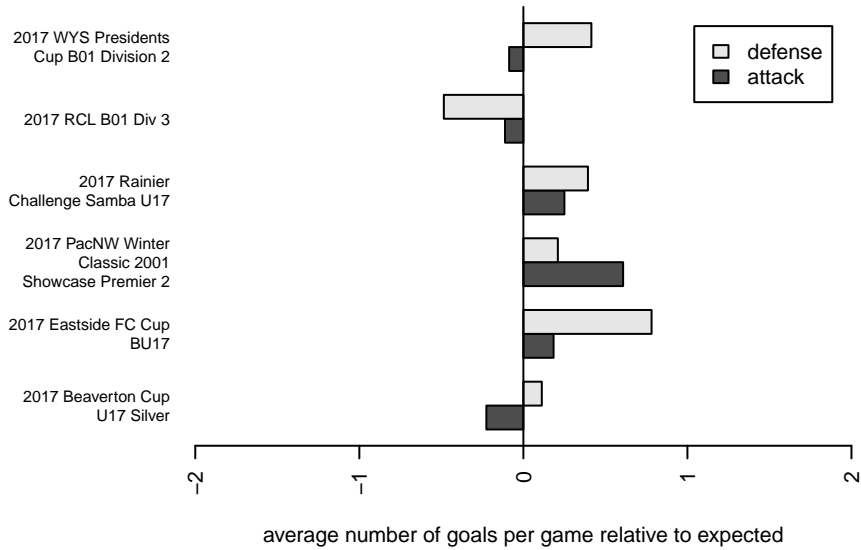

# Seattle United Samba B01

Seattle United  
 Seattle, WA  
 B01 total strength=1509  
 attack=11.54 defense=11.79  
 fall league = RCL B01 Div 3

alt names used:  
 Seattle United B01 Samba  
 Seattle United B01 Samba  
 Seattle United B01 Samba C  
 SU B01 Samba  
 Seattle United B01 Samba C  
 SU B01 Samba

Venues played:  
 2017 Rainier Challenge Samba U17  
 2017 Beaverton Cup U17 Silver  
 2017 Eastside FC Cup BU17  
 2017 RCL B01 Div 3  
 2017 PacNW Winter Classic 2001 Showcase P  
 2017 WYS Presidents Cup B01 Division 2

**Seattle United Samba B01**  
 Dots are actual minus expected GF (blue circles) and GA (red triangles).  
 Blue line is smoothed change in attack strength. Red is smoothed change in defense strength.

**attack and defense variance (black dot)  
relative to other teams  
and top 10 in region**

**attack and defense rating  
relative to others at age  
and all opponents in last 13 months**

**Performance relative to 13 month average**