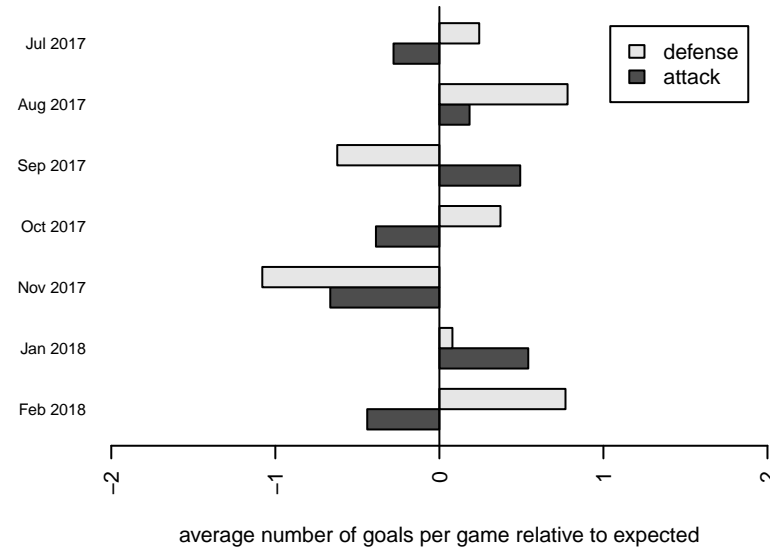

Performance relative to 13 month average