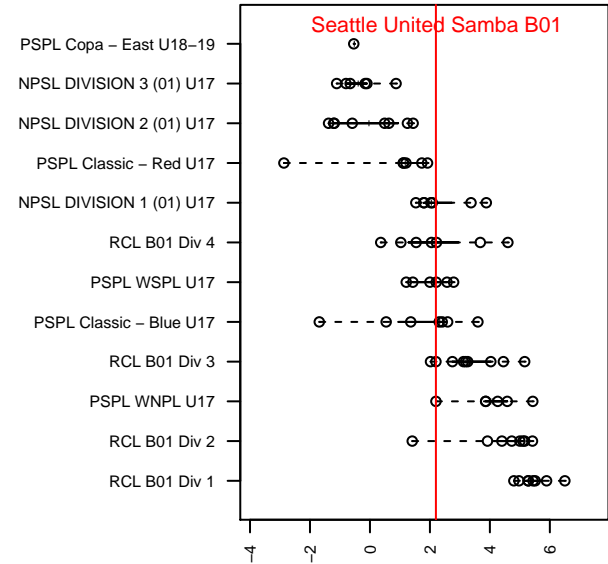

# Seattle United Samba B01

Seattle United  
 Seattle, WA  
 B01 total strength=1509  
 attack=11.54 defense=11.79  
 fall league = RCL B01 Div 3

alt names used:  
 Seattle United B01 Samba  
 Seattle United B01 Samba  
 Seattle United B01 Samba C  
 SU B01 Samba  
 Seattle United B01 Samba C  
 SU B01 Samba

Venues played:  
 2017 Rainier Challenge Samba U17  
 2017 Beaverton Cup U17 Silver  
 2017 Eastside FC Cup BU17  
 2017 RCL B01 Div 3  
 2017 PacNW Winter Classic 2001 Showcase P  
 2017 WYS Presidents Cup B01 Division 2

**Seattle United Samba B01**  
 Dots are actual minus expected GF (blue circles) and GA (red triangles).  
 Blue line is smoothed change in attack strength. Red is smoothed change in defense strength.

**attack and defense variance (black dot)  
relative to other teams  
and top 10 in region**

**attack and defense rating  
relative to others at age  
and all opponents in last 13 months**

**Performance relative to 13 month average**