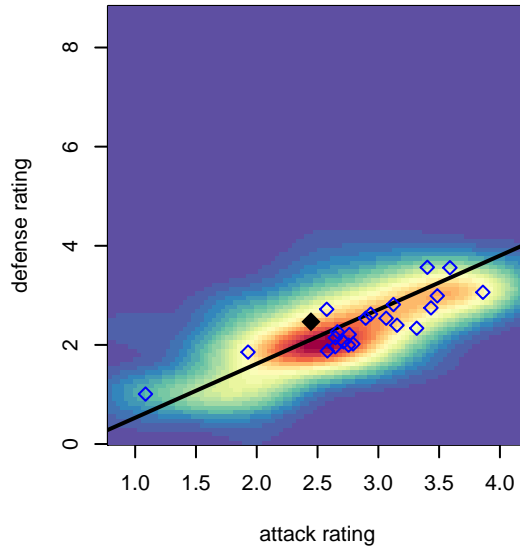

# Seattle United Samba B01

Seattle United  
 Seattle, WA  
 B01 total strength=1509  
 attack=11.54 defense=11.79  
 fall league = RCL B01 Div 3

alt names used:  
 Seattle United B01 Samba  
 Seattle United B01 Samba  
 Seattle United B01 Samba C  
 SU B01 Samba  
 Seattle United B01 Samba C  
 SU B01 Samba

Venues played:  
 2017 Rainier Challenge Samba U17  
 2017 Beaverton Cup U17 Silver  
 2017 Eastside FC Cup BU17  
 2017 RCL B01 Div 3  
 2017 PacNW Winter Classic 2001 Showcase P  
 2017 WYS Presidents Cup B01 Division 2

**Seattle United Samba B01**  
 Dots are actual minus expected GF (blue circles) and GA (red triangles).  
 Blue line is smoothed change in attack strength. Red is smoothed change in defense strength.

**attack and defense variance (black dot)  
relative to other teams  
and top 10 in region**

**attack and defense rating  
relative to others at age  
and all opponents in last 13 months**

**Performance relative to 13 month average**