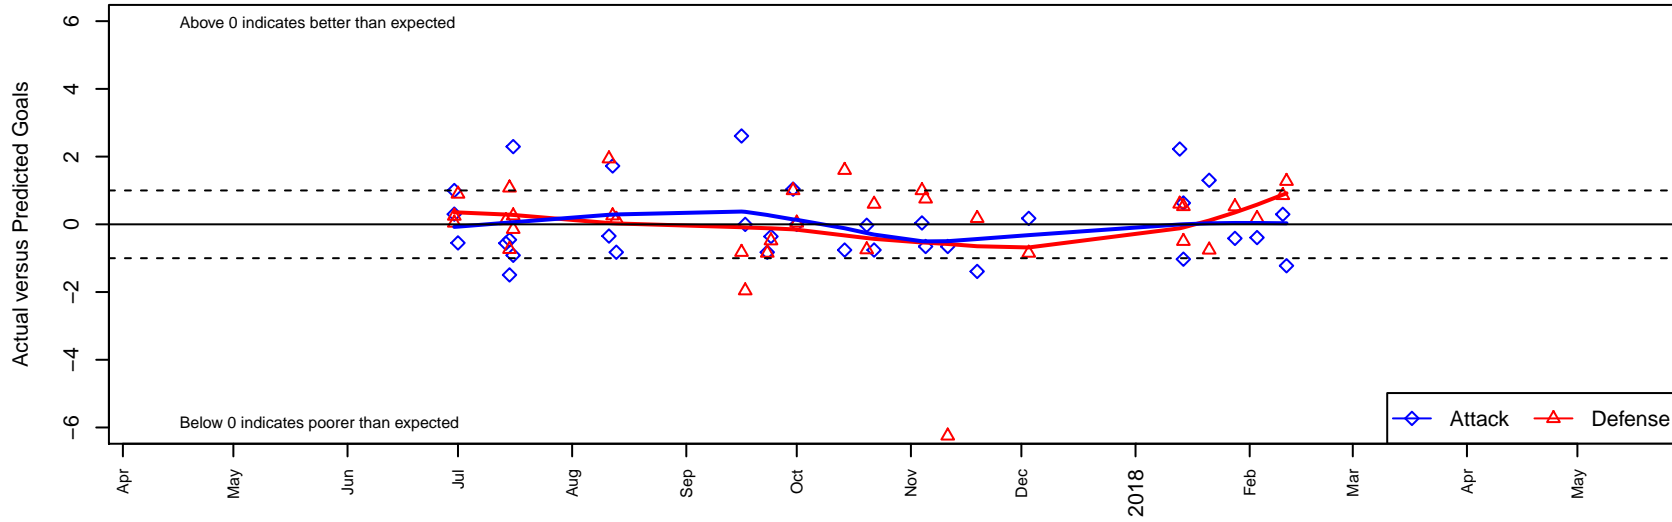

# Seattle United Samba B01

Seattle United  
 Seattle, WA  
 B01 total strength=1509  
 attack=11.54 defense=11.79  
 fall league = RCL B01 Div 3

alt names used:  
 Seattle United B01 Samba  
 Seattle United B01 Samba  
 Seattle United B01 Samba C  
 SU B01 Samba  
 Seattle United B01 Samba C  
 SU B01 Samba

Venues played:  
 2017 Rainier Challenge Samba U17  
 2017 Beaverton Cup U17 Silver  
 2017 Eastside FC Cup BU17  
 2017 RCL B01 Div 3  
 2017 PacNW Winter Classic 2001 Showcase P  
 2017 WYS Presidents Cup B01 Division 2

**Seattle United Samba B01**  
 Dots are actual minus expected GF (blue circles) and GA (red triangles).  
 Blue line is smoothed change in attack strength. Red is smoothed change in defense strength.

**attack and defense variance (black dot)  
relative to other teams  
and top 10 in region**

**attack and defense rating  
relative to others at age  
and all opponents in last 13 months**

**Performance relative to 13 month average**